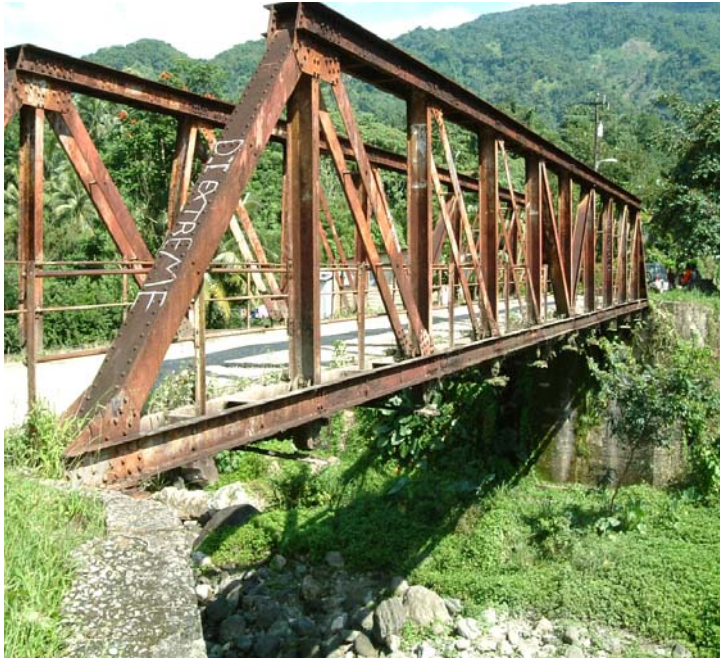

PLATE I
BARHAM
WESTMORELAND

**PLATE 2
BUSHY PARK
ST. CATHERINE**

**PLATE 3
CASSIA PARK**

PLATE #4
DRY RIVER BRIDGE
PORTLAND

PLATE#5
DUNDEE BRIDGE
HANOVER

PLATE #6
EDEN RIVER BRIDGE
ST. MARY

PLATE#7
ENDFIELD BRIDGE
ST.MARY

PLATE#8
FONTABELLE#2
ST. MARY

**PLATE#9
GROSMOND
ST. ELIZABETH**

PLATE #10
GUANOBOA VALE—BAMBOO BRIDGE
ST. CATHERINE

**PLATE #11
HARBOUR HEAD BRIDGE
ST. THOMAS**

PLATE#12
HOGHOLE FORDING
ST. CATHERINE

PLATE #13
JACOB BRIDGE
PORTLAND